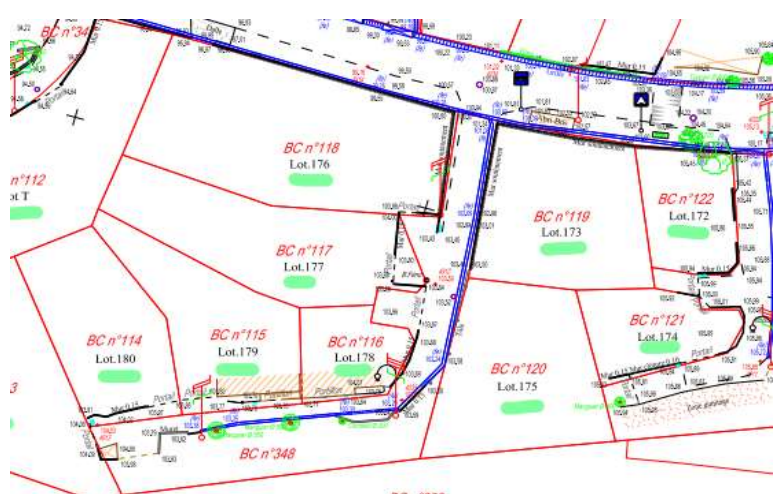

DIAG rénovation VRD lotissement TAAPUNA - du 10/03/2025 au 28/03/2025 - S11-S12-S13

Date d'intervention	Emplacement	Plan de situation
24/03/2025	lot 151	BC 241
	lot 152	BC 240
	lot 153	BC 239
	lot 154	BC 238
	lot 155	BC 237
	lot 156	BC 222
	lot 157	BC 233
	lot 158	BC 234
	lot 159	BC 235
	lot 160	BC 236
	lot 161	BC 223
	lot 162	BC 232
	lot 163	BC 231
	lot 164	BC 230
	lot 165	BC 224
25/03/2025	lot 166	BC 229
	lot 167	BC 228
	lot 168	BC 327
	lot 169	BC 226
	lot 170	BC 328
	lot 171	BC 157
	lot 172	BC 122
	lot 173	BC 119
	lot 174	BC 121
	lot 175	BC 120
	lot 176	BC 118
	lot 177	BC 117
	lot 178	BC 116
	lot 179	BC 115
	lot 180	BC 114

Date d'intervention	Emplacement	Plan de situation	
26/03/2025	lot 181 BC 113		
	lot 183 A BC 340		
	lot 183 A BC 341		
	lot A BD 142		
	lot B BD 141		
	lot C BD 190		
	lot D BD 139		
	lot E BD 138		
	lot F BD 137		
	lot G BD 189		
	lot H BD 135		
	lot I BD 134		
	lot J BD 133		
lot K BD 132			
lot L BD 129			
Date d'intervention	Emplacement	Plan de situation	
27/03/2025	lot M BD 130		
	lot N BD 131		
	lot O BD 128		
	lot P BD 127		
	lot 135 BD 34		
	lot 137 BD 35		
	lot 138 BD 36		
	lot Q BC 111		
	lot R BC 110		
	lot S BC 109		
	lot T BC 112		
	multisport BC 345		