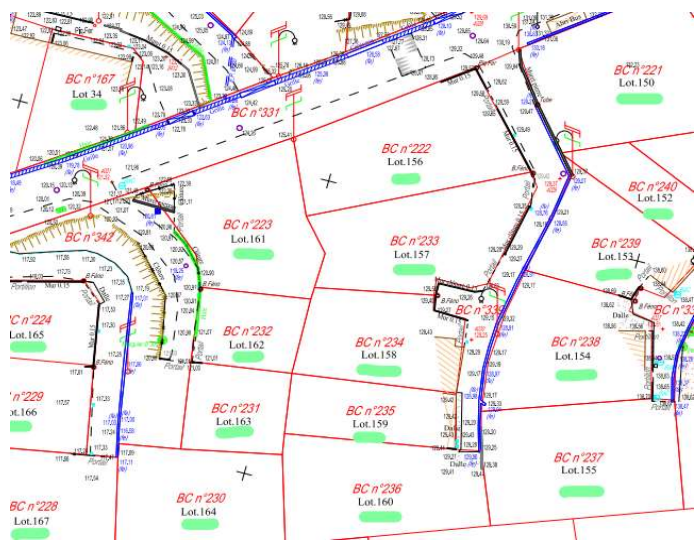

DIAG rénovation VRD lotissement TAAPUNA - du 10/03/2025 au 28/03/2025 - S11-S12-S13

Date d'intervention	Emplacement	Plan de situation
24/03/2025	lot 151	BC 241
	lot 152	BC 240
	lot 153	BC 239
	lot 154	BC 238
	lot 155	BC 237
	lot 156	BC 222
	lot 157	BC 233
	lot 158	BC 234
	lot 159	BC 235
	lot 160	BC 236
	lot 161	BC 223
	lot 162	BC 232
	lot 163	BC 231
	lot 164	BC 230
	lot 165	BC 224
25/03/2025	lot 166	BC 229
	lot 167	BC 228
	lot 168	BC 327
	lot 169	BC 226
	lot 170	BC 328
	lot 171	BC 157
	lot 172	BC 122
	lot 173	BC 119
	lot 174	BC 121
	lot 175	BC 120
	lot 176	BC 118
	lot 177	BC 117
	lot 178	BC 116
	lot 179	BC 115
	lot 180	BC 114

Date d'intervention	Emplacement	Plan de situation	
26/03/2025	lot 181 BC 113		
	lot 183 A BC 340		
	lot 183 A BC 341		
	lot A BD 142		
	lot B BD 141		
	lot C BD 190		
	lot D BD 139		
	lot E BD 138		
	lot F BD 137		
	lot G BD 189		
	lot H BD 135		
	lot I BD 134		
	lot J BD 133		
lot K BD 132			
lot L BD 129			
Date d'intervention	Emplacement	Plan de situation	
27/03/2025	lot M BD 130		
	lot N BD 131		
	lot O BD 128		
	lot P BD 127		
	lot 135 BD 34		
	lot 137 BD 35		
	lot 138 BD 36		
	lot Q BC 111		
	lot R BC 110		
	lot S BC 109		
	lot T BC 112		
	multisport BC 345		